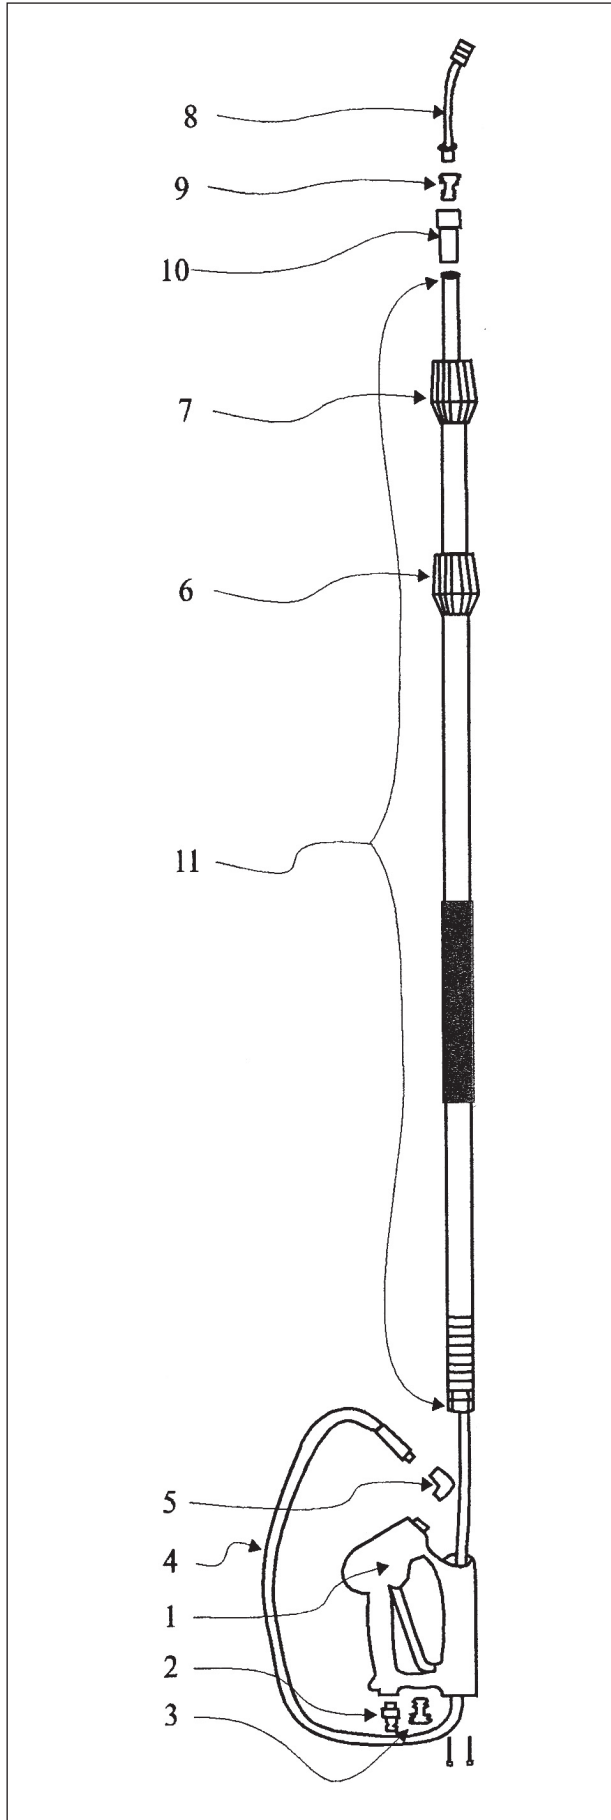

# 85.205.012 - 85.205.018 - 85.205.024

POS	REF	DESCRIPTION	QTY
1	85.202.114	LONG WAND SPRAY GUN C/W LOCATING SCREWS	1
2	85.300.105	3/8" MALE PLUG (ST-N3M)	1
3	ZINA38M	3/8" SCREW-TYPE MALE FITTING (M22)	1
4	85.225.212	1/4" HOSE ASSEMBLY C/W COUPLINGS 12'	1
4	85.225.218	1/4" HOSE ASSEMBLY C/W COUPLINGS 18'	1
4	85.225.224	1/4" HOSE ASSEMBLY C/W COUPLINGS 24'	1
5	85.704.004	1/4" BRASS STREET ELBOW	1
6	85.205.105	LARGE POLE LOCK (FIBREGLASS OUTER POLE) 18' & 24'	1
6	85.205.103	LARGE POLE LOCK 12' ONLY	1
7	85.205.104	SMALL POLE LOCK (ALUMINUM INNER POLE) 18' & 24'	1
8	85.791.024	FRONT LANCE, FOR LONG WAND	1
9	85.791.025	HOSE ADAPTOR FITTING FOR LONG WAND	1
10	85.791.026	A1 POLE ADAPTOR FITTING FOR LONG WAND (18'/24')	1
10	85.791.028	A1 POLE ADAPTOR FITTING FOR LONG WAND (12')	1
11	85.207.112	3 WAND SECTIONS WITH LOCKS ONLY (12')	1
11	85.207.118	3 WAND SECTIONS WITH LOCKS ONLY (18')	1