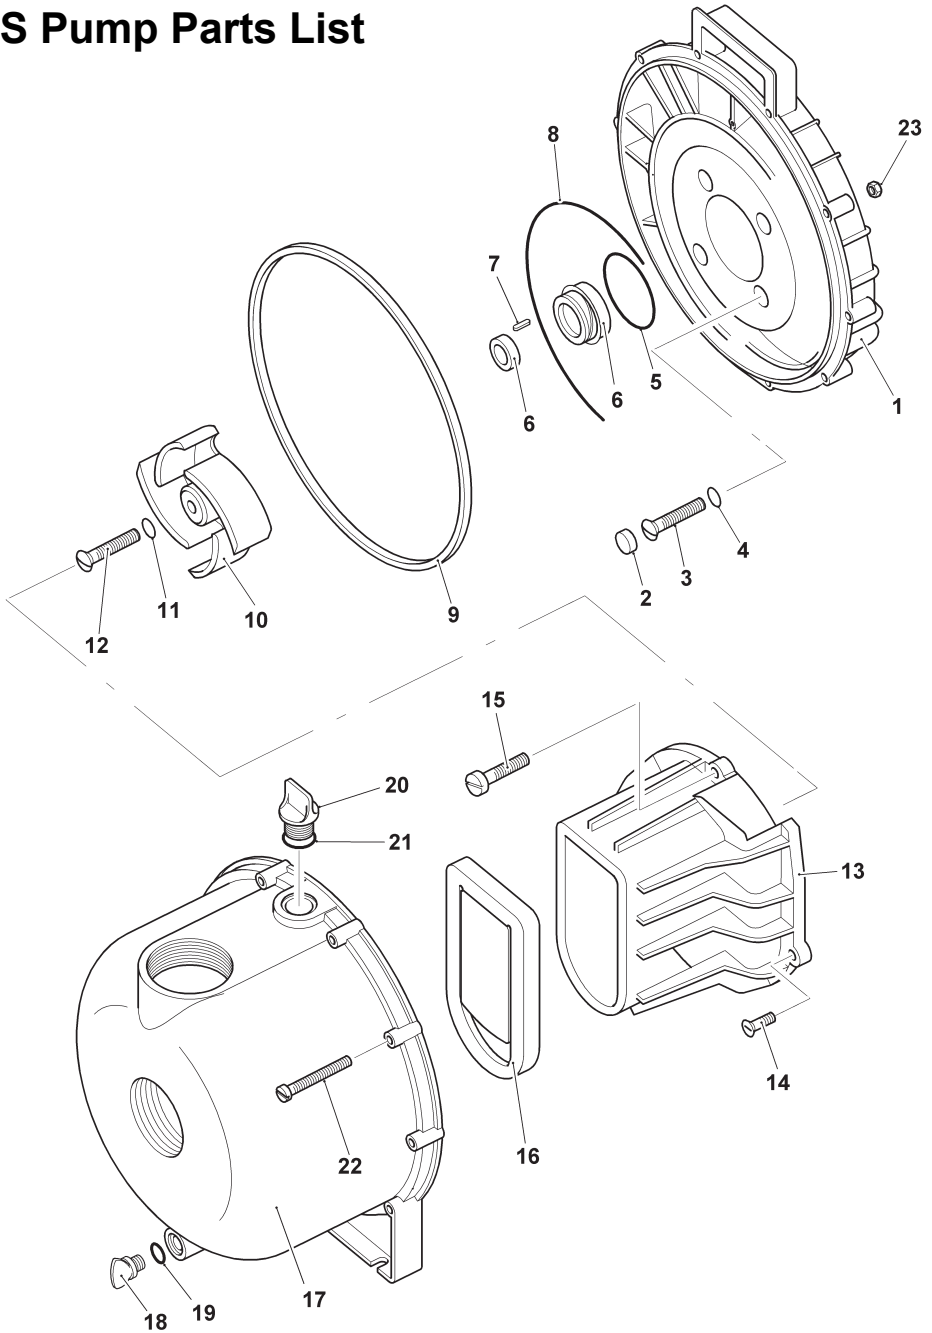

S Pump Parts List

Appendix 1 Water pump body assembly (S Series)

S Pump Parts List

Illustration Number	Description	Part Number	Quantity Required
1	Pump back plate (bracket) - Polyester (black)	9907-703-30	1
	Pump back plate (bracket) - Polypropylene (grey)	9907-703-40	1
2	Plug (Viton pumps only)	58-1750-90	4
3	Bracket screw, 5/16" x 1.25" stainless steel	9907-715-10	4
	Bracket screw, 5/16" x 1.5", st/steel (pedestal mount)	9907-728-10	4
4	O Ring, Buna *	9907-717-71	4
	O ring, EPDM *	9907-717-72	4
	O ring, Viton **	9907-717-73	4
5	O Ring shaft seal, Buna *	9907-976-71	1
	O Ring shaft seal, EPDM *	9907-976-72	1
	O Ring shaft seal, Viton *	9907-976-73	1
6	Shaft seal, Buna *	9907-714-11	1
	Shaft seal, EPDM *	9907-714-12	1
	Shaft seal, Viton ** (NB: Item 5 is included in the shaft seal kit, item 6).	9907-714-14	1
7	Shaft impeller key, mild steel	9907-0718-00	1
	Shaft impeller key, stainless steel	9907-0718-10	1
8	O ring segment, Buna *	9907-754-71	1
	O ring segment, EPDM *	9907-754-72	1
	O ring segment, Viton **	9907-754-73	1
9	O ring body, Buna *	9907-719-71	1
	O ring body, EPDM *	9907-719-72	1
	O ring body, Viton **	9907-719-73	1
10	Impeller (704) - Polyester (black)	9907-704-30	1
	Impeller (706) - Polyester (black)	9907-706-40	1
	Impeller (975) - Polyester (black)	9907-975-30	1
	Impeller (975) - Polypropylene (grey)	9907-975-40	1
11	O ring, Buna *	9907-717-71	1
	O ring, EPDM *	9907-717-72	1
	O ring, Viton **	9907-717-73	1
12	Impeller screw, stainless steel.	9907-716-10	1
13	Volute - Flat, for 704 & 706 impeller, polyester pump	9907-702-30	1
	Volute - Ribbed, for 975 impeller, polyester pump	9907-977-30	1
	Volute - Ribbed, for 975 impeller, polypropylene pump	9907-977-60	1
14	Volute screw, self tapping, stainless steel	9907-725-10	2
15	Volute top screw, for 977 volute	9907-997-10	1
	Volute top screw, for 702 volute	9907-771-10	1